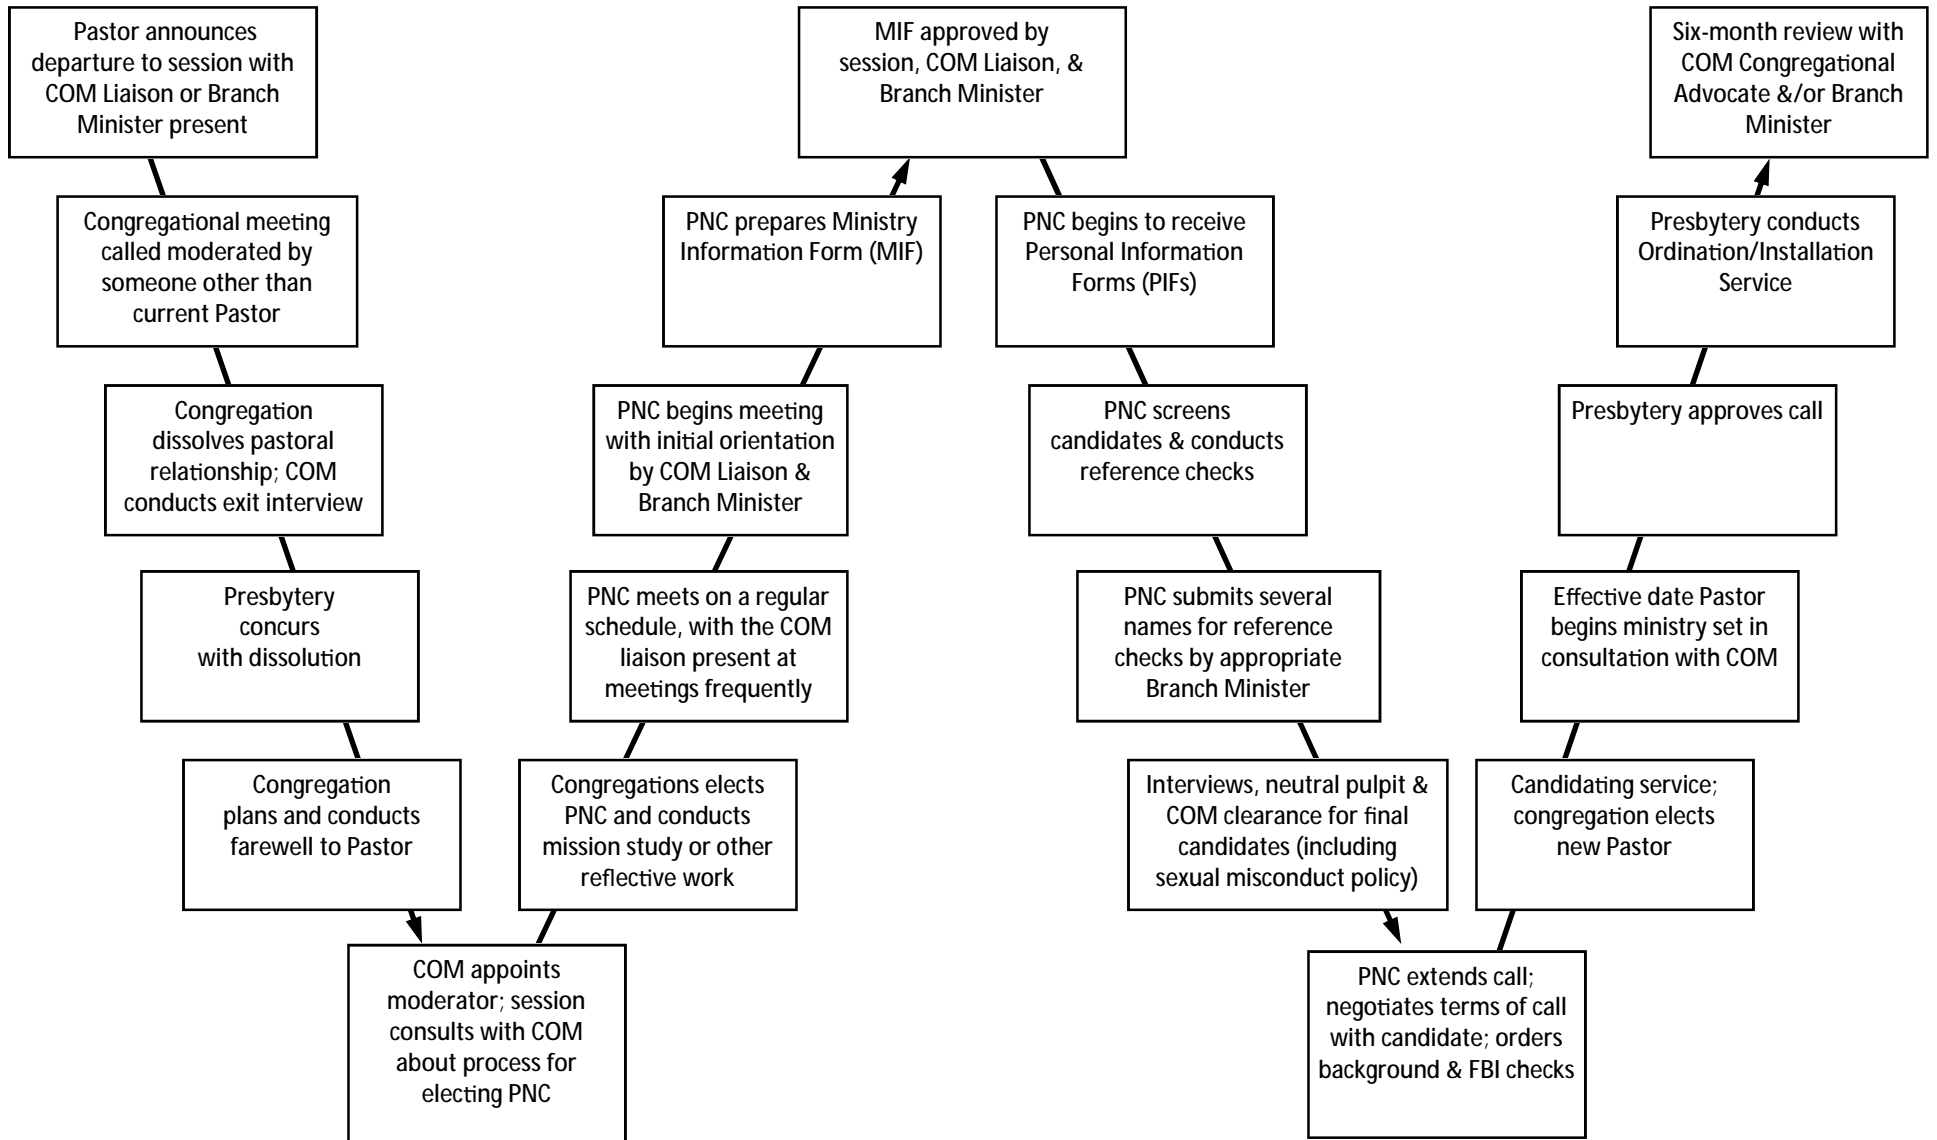

Pittsburgh Presbytery

Search Process for Pastors & Associate Pastors in Installed Positions

- Check each box as tasks are completed.
- This diagram may be used on a bulletin board to keep your congregation informed on the Search Process.
- Some steps may not be applicable in certain situations. Please consult with your COM Liaison.